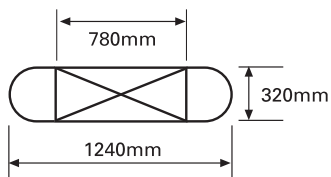

1x3 Straight Pop Up Graphic Specification

Front Panels

Overall graphic area
2235mm x 2080mm
N.B. as approximately 50% of the (end) curve panel width may be concealed from view - position text and image accordingly

Overall finished print size
2235mm x 2080mm
(3 panels)

Overall image bleed area
2255 x 2100mm
(10mm top and sides on end panels)

*REAR GRAPHIC WIDTHS (IF REQUIRED):
The graphic panels' widths stay the same if printing graphics to the rear of the straight system.*