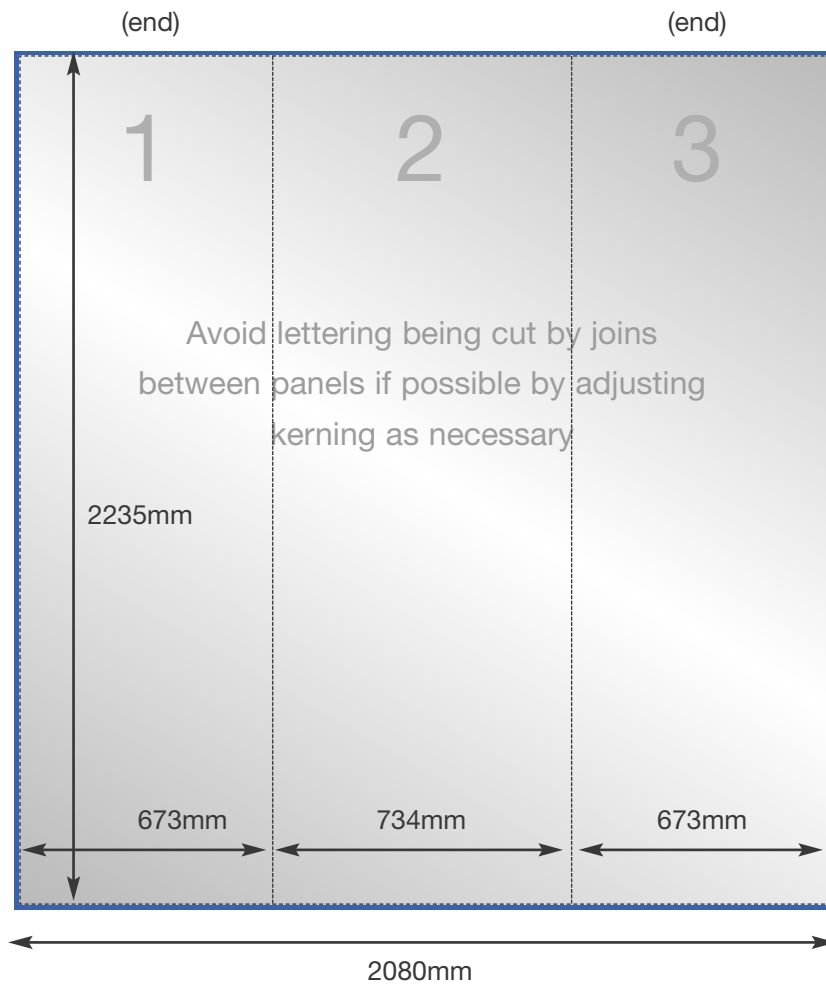

1x3 Straight Pop Up Graphic Specification

Front Panels

Overall graphic area
2235mm x 2080mm
N.B. as approximately 50% of the (end) curve panel width may be concealed from view - position text and image accordingly

Overall finished print size
2235mm x 2080mm
(3 panels)

Overall image bleed area
2255 x 2100mm
(10mm top and sides on end panels)

*REAR GRAPHIC WIDTHS (IF REQUIRED):
The graphic panels' widths stay the same if printing graphics to the rear of the straight system.*