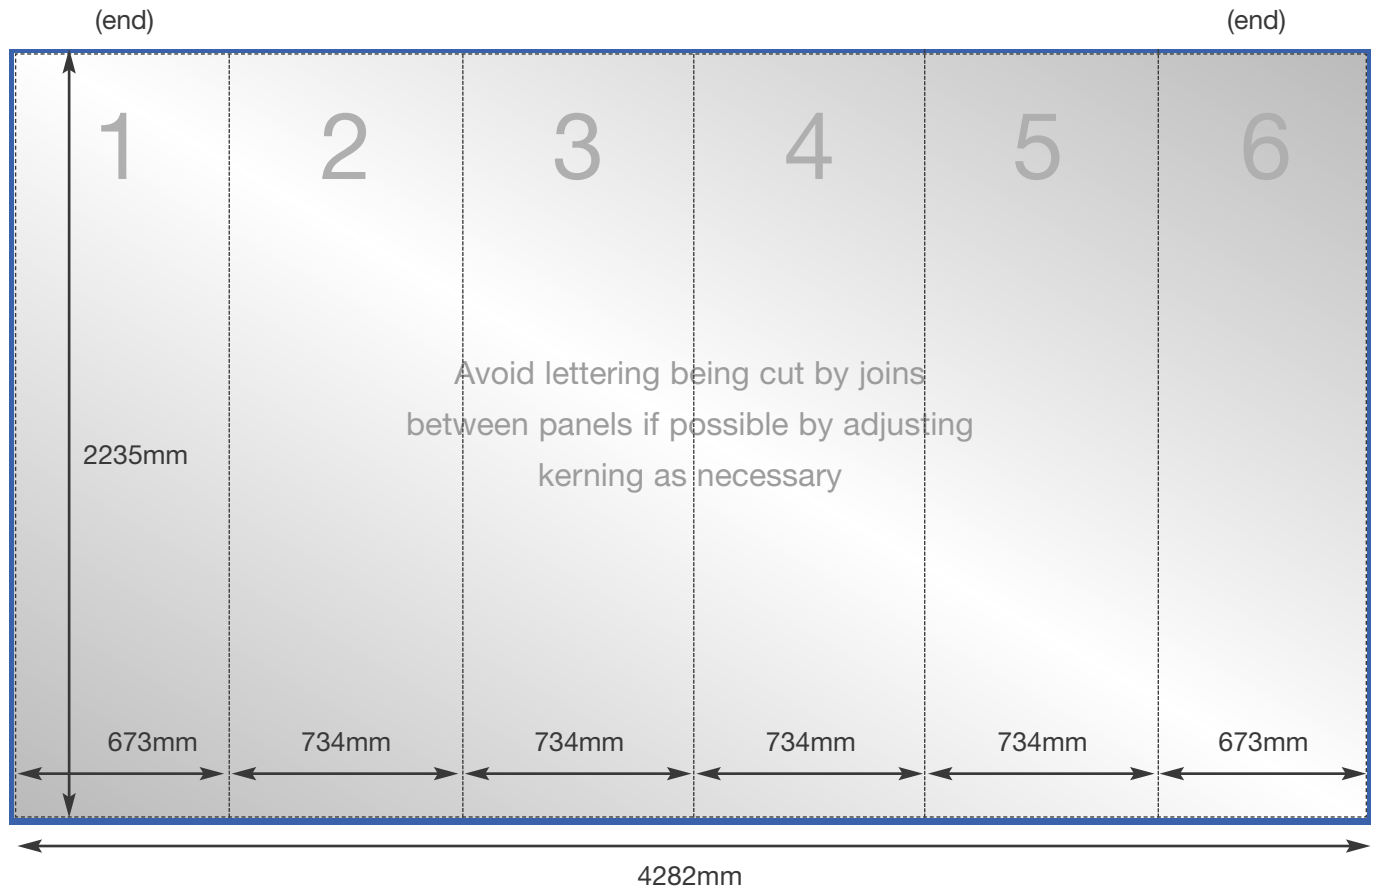

4x3 Straight Pop Up Graphic Specification

Front Panels

Overall graphic area
2235mm x 4282mm
N.B. as approximately 50% of the (end) curve panel width may be concealed from view - position text and image accordingly

Overall finished print size
2235mm x 4282mm
(6 panels)

Overall image bleed area
2255 x 4302mm
(10mm top and sides on end panels)

*REAR GRAPHIC WIDTHS (IF REQUIRED):
The graphic panels' widths stay the same if printing graphics to the rear of the straight system.*