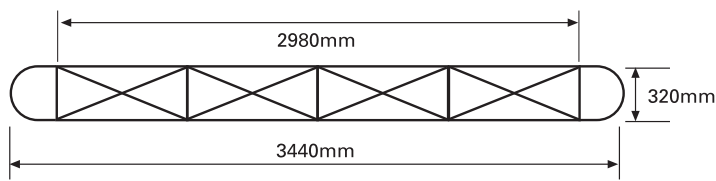

4x3 Straight Pop Up Graphic Specification

Front Panels

Overall graphic area
2235mm x 4282mm
N.B. as approximately 50% of the (end) curve panel width may be concealed from view - position text and image accordingly

Overall finished print size
2235mm x 4282mm
(6 panels)

Overall image bleed area
2255 x 4302mm
(10mm top and sides on end panels)

*REAR GRAPHIC WIDTHS (IF REQUIRED):
The graphic panels' widths stay the same if printing graphics to the rear of the straight system.*